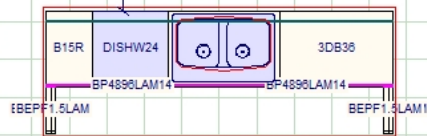

KITCHEN

KITCHEN

KITCHEN ISLAND

CABINETY MEASUREMENTS

Microwave with Trim kit (30")

NOTES
Mantra Omni Shaker Snow

Master

Powder