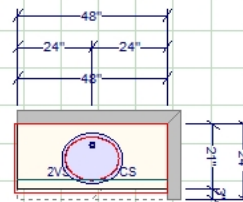

KITCHEN

KITCHEN

KITCHEN ISLAND

CABINETY MEASUREMENTS

Microwave with Trim kit (30")

NOTES
Mantra Omni Shaker Snow

Master

Powder