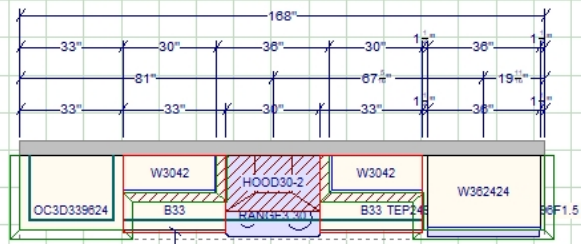

KITCHEN

KITCHEN

KITCHEN ISLAND

CABINETY MEASUREMENTS

Microwave with Trim kit (30")

NOTES
Mantra Omni Shaker Snow

Master

Powder