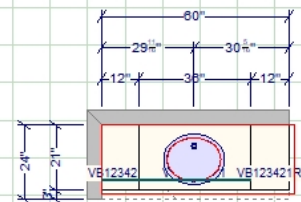

KITCHEN

KITCHEN

KITCHEN ISLAND

CABINETY MEASUREMENTS

Microwave with Trim kit (30")

NOTES
Mantra Omni Shaker Snow

Master

Powder