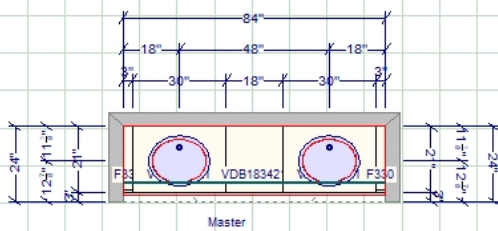

KITCHEN

KITCHEN

KITCHEN ISLAND

CABINETY MEASUREMENTS

Microwave with Trim kit (30")

NOTES
Mantra Omni Shaker Snow

Master

Powder